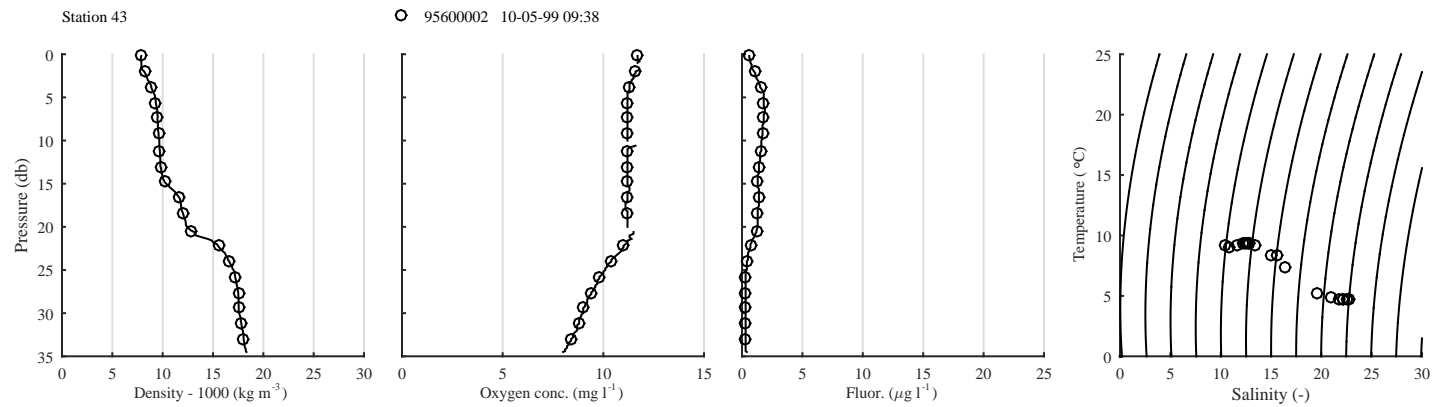

○ 95800001 28-04-99 08:29

× 95800003 28-04-99 09:45

Station 43

○ 95600002 28-04-99 05:58

Aabenraa Fjord indre

○ 95820001 19-05-99 12:09

Aabenraa Fjord ydre

○ 95820002 19-05-99 11:33