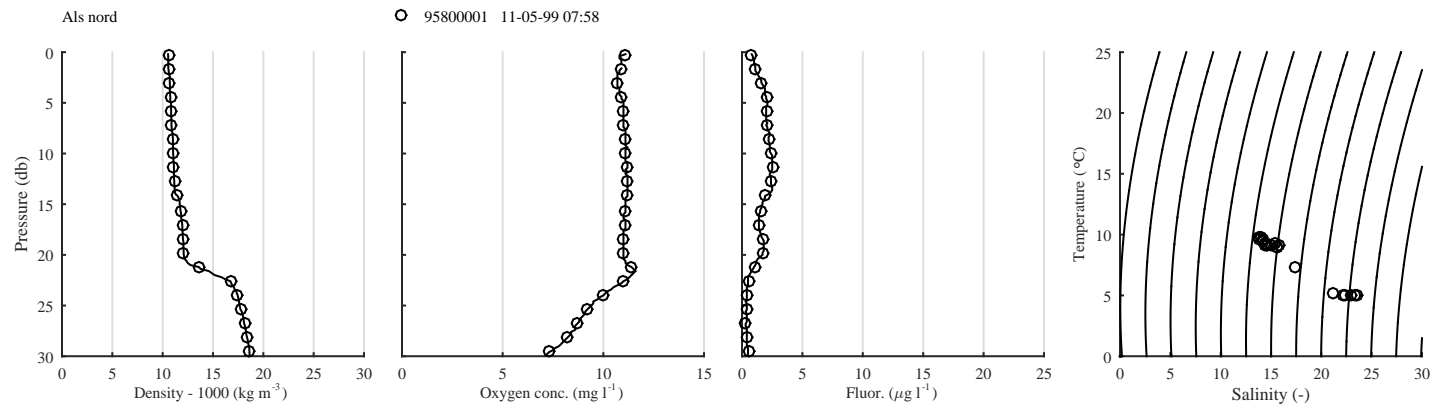

○ 95800001 28-04-99 08:29

× 95800003 28-04-99 09:45

Station 43

○ 95600002 28-04-99 05:58

Aabenraa Fjord indre

○ 95820001 19-05-99 12:09

Aabenraa Fjord ydre

○ 95820002 19-05-99 11:33